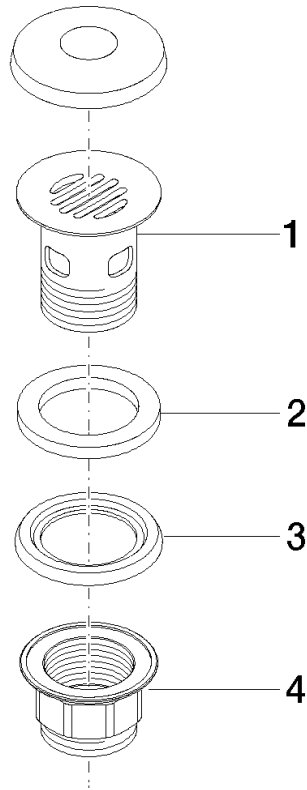

10 105 970

Only suitable for basins with an overflow.

Only suitable for basins with an overflow.

Fits: IMO, LULU, MADISON, MEM, TARA,
CL.1, LISSÉ, VAIA, META, CYO

	Brushed Chrome	10 105 970-93
	Chrome	10 105 970-00
	Brushed Platinum	10 105 970-06
	Platinum	10 105 970-08
	Durabrand (23kt Gold)	10 105 970-09
	Dark Chrome	10 105 970-19
	Light Gold	10 105 970-26
	Brushed Light Gold	10 105 970-27
	Brushed Durabrand (23kt Gold)	10 105 970-28
	Matte Black	10 105 970-33
	Brushed Bronze	10 105 970-42
	Brushed Champagne (22kt Gold)	10 105 970-46
	Champagne (22kt Gold)	10 105 970-47
	Brushed Dark Platinum	10 105 970-99

Required miscellaneous

Washer NBR 70 39,0 x 29,0 x 2,0 mm - 09 14 05 016 90

Required miscellaneous

Pipe Ø 32 x 0,75 x 110 mm - Brushed Chrome 09 28 23 005-93

10 105 970

10 105 970

Spare parts list

No.	Item Number	Name	Quantity used	Delivery time
1	09 11 01 027-93	cup	1	20
2	09 14 05 039 90	seal	1	2
3	09 14 03 025 90	seal	1	2
4	09 23 10 020-93	nut	1	20