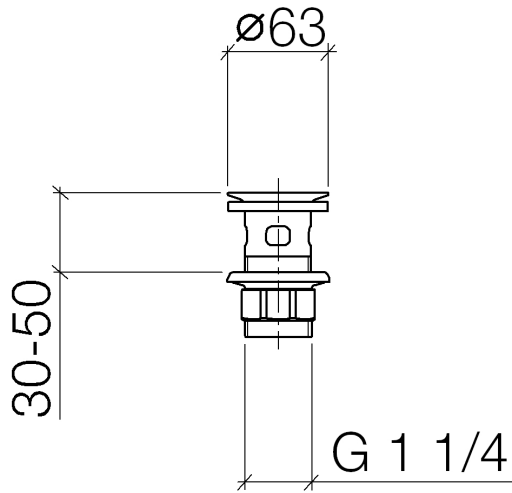

10 105 970

Only suitable for basins with an overflow.

Only suitable for basins with an overflow.

Fits: IMO, LULU, MADISON, MEM, TARA,
CL.1, LISSÉ, VAIA, META, CYO

	Brushed Chrome	10 105 970-93
	Chrome	10 105 970-00
	Brushed Platinum	10 105 970-06
	Platinum	10 105 970-08
	Durabrand (23kt Gold)	10 105 970-09
	Dark Chrome	10 105 970-19
	Light Gold	10 105 970-26
	Brushed Light Gold	10 105 970-27
	Brushed Durabrand (23kt Gold)	10 105 970-28
	Matte Black	10 105 970-33
	Brushed Bronze	10 105 970-42
	Brushed Champagne (22kt Gold)	10 105 970-46
	Champagne (22kt Gold)	10 105 970-47
	Brushed Dark Platinum	10 105 970-99

Required miscellaneous

Washer NBR 70 39,0 x 29,0 x 2,0 mm - 09 14 05 016 90

Required miscellaneous

Pipe Ø 32 x 0,75 x 110 mm - Brushed Chrome 09 28 23 005-93

10 105 970

10 105 970

Spare parts list

No.	Item Number	Name	Quantity used	Delivery time
1	09 11 01 027-93	cup	1	20
2	09 14 05 039 90	seal	1	2
3	09 14 03 025 90	seal	1	2
4	09 23 10 020-93	nut	1	20